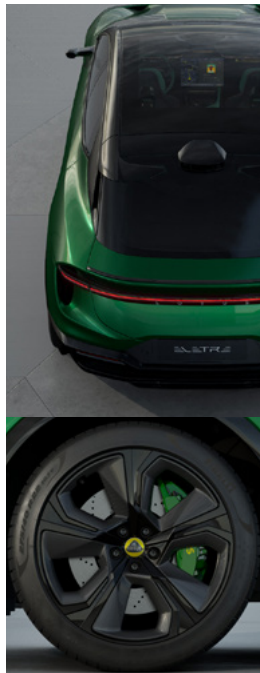

VIN : LJUBMSA12RK002218