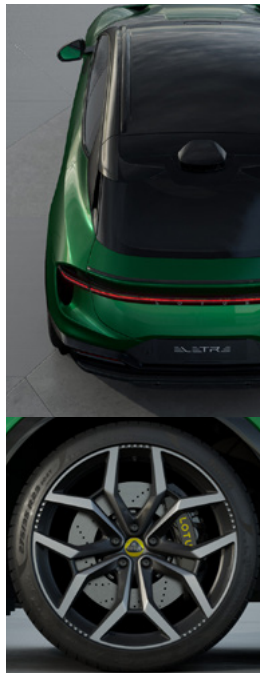

LOTUS ELETRE R

PRICE : 6,132,000 THB

ELETRE

EXTERIOR SELECTION

COLOURS: GALLOWAY GREEN
WHEELS: 23" MULTI-SPOKE GREY DIAMOND TURNED
BRAKES AND CALIPERS: 6-PISTON CALIPERS (BLACK)
EXTERIOR TRIM: CARBON PACK
REAR BADGES: CHROME SILVER REAR LOTUS BADGE
BADGES: YELLOW BLACK

PRICE WITH VAT

80,000 THB
220,000 THB INCLUDED
INCLUDED
INCLUDED
INCLUDED

INTERIOR SELECTION

INTERIOR THEME: MAGNETITE
SEATING: COMFORT SEAT PACK
MATERIAL: NAPPA LEATHER
SEAT BELTS: TRI-COLOR BLACK
STEERING WHEEL: DARK GREY LEATHER
PEDALS: STAINLESS STEEL PEDALS
SIDE SILLS: ILLUMINATED METAL TREAD PLATES
INTERIOR TRIM: GLOSS BLACK

INCLUDED
135,000 THB INCLUDED
27,000 THB INCLUDED
INCLUDED
INCLUDED
INCLUDED

EQUIPMENT SELECTION

EXTERIOR MIRRORS: AUTO DIMMING MIRROR
AVAILABLE PACKS: LOTUS DYNAMIC HANDLING PACK
AVAILABLE PACKS: KEF PREMIUM SOUND SYSTEM

INCLUDED
INCLUDED
INCLUDED

TOTAL OPTION PRICE
ELETRE R BASE PRICE

462,000 THB
6,590,000 THB

RETAIL PRICE
DISCOUNT

7,052,000 THB
932,000 THB

VIN : LJUBMSA20RK002176

VISIT US AT

FOR MORE INFORMATION
CALL : 066 137 3330
LINE : @LotusCarsTH